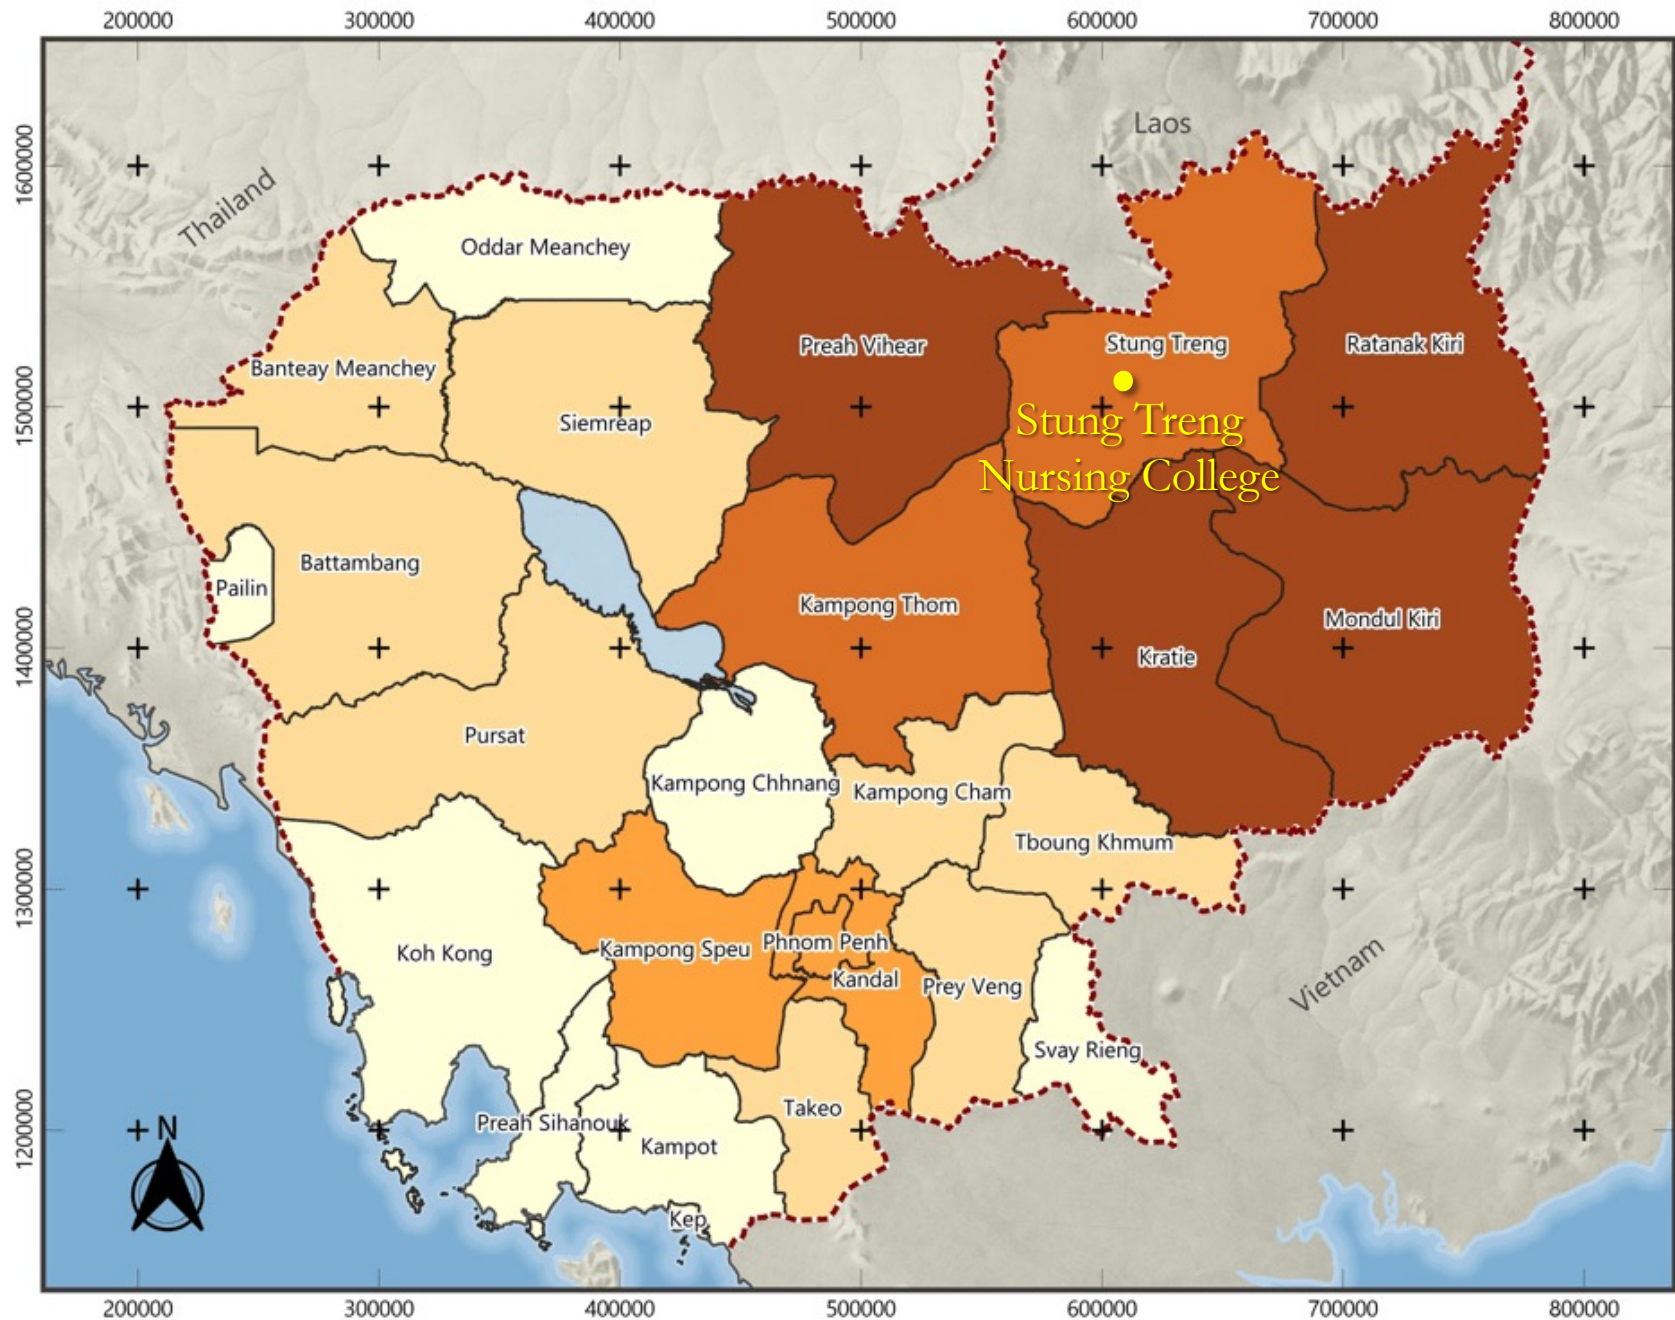

2016

2021

In Process

1954

In Process

2019

2023

Source: www.joshuaproject.net/countries/CB

Number of indigenous population in each province of Cambodia

Projection: WGS84
 Zone: 48P N
 Unit: Meter
 Scale: 4 400 000
 Last update: 12 July 2021

Data sources: Census 2008

Number of indigenous population in each province of Cambodia