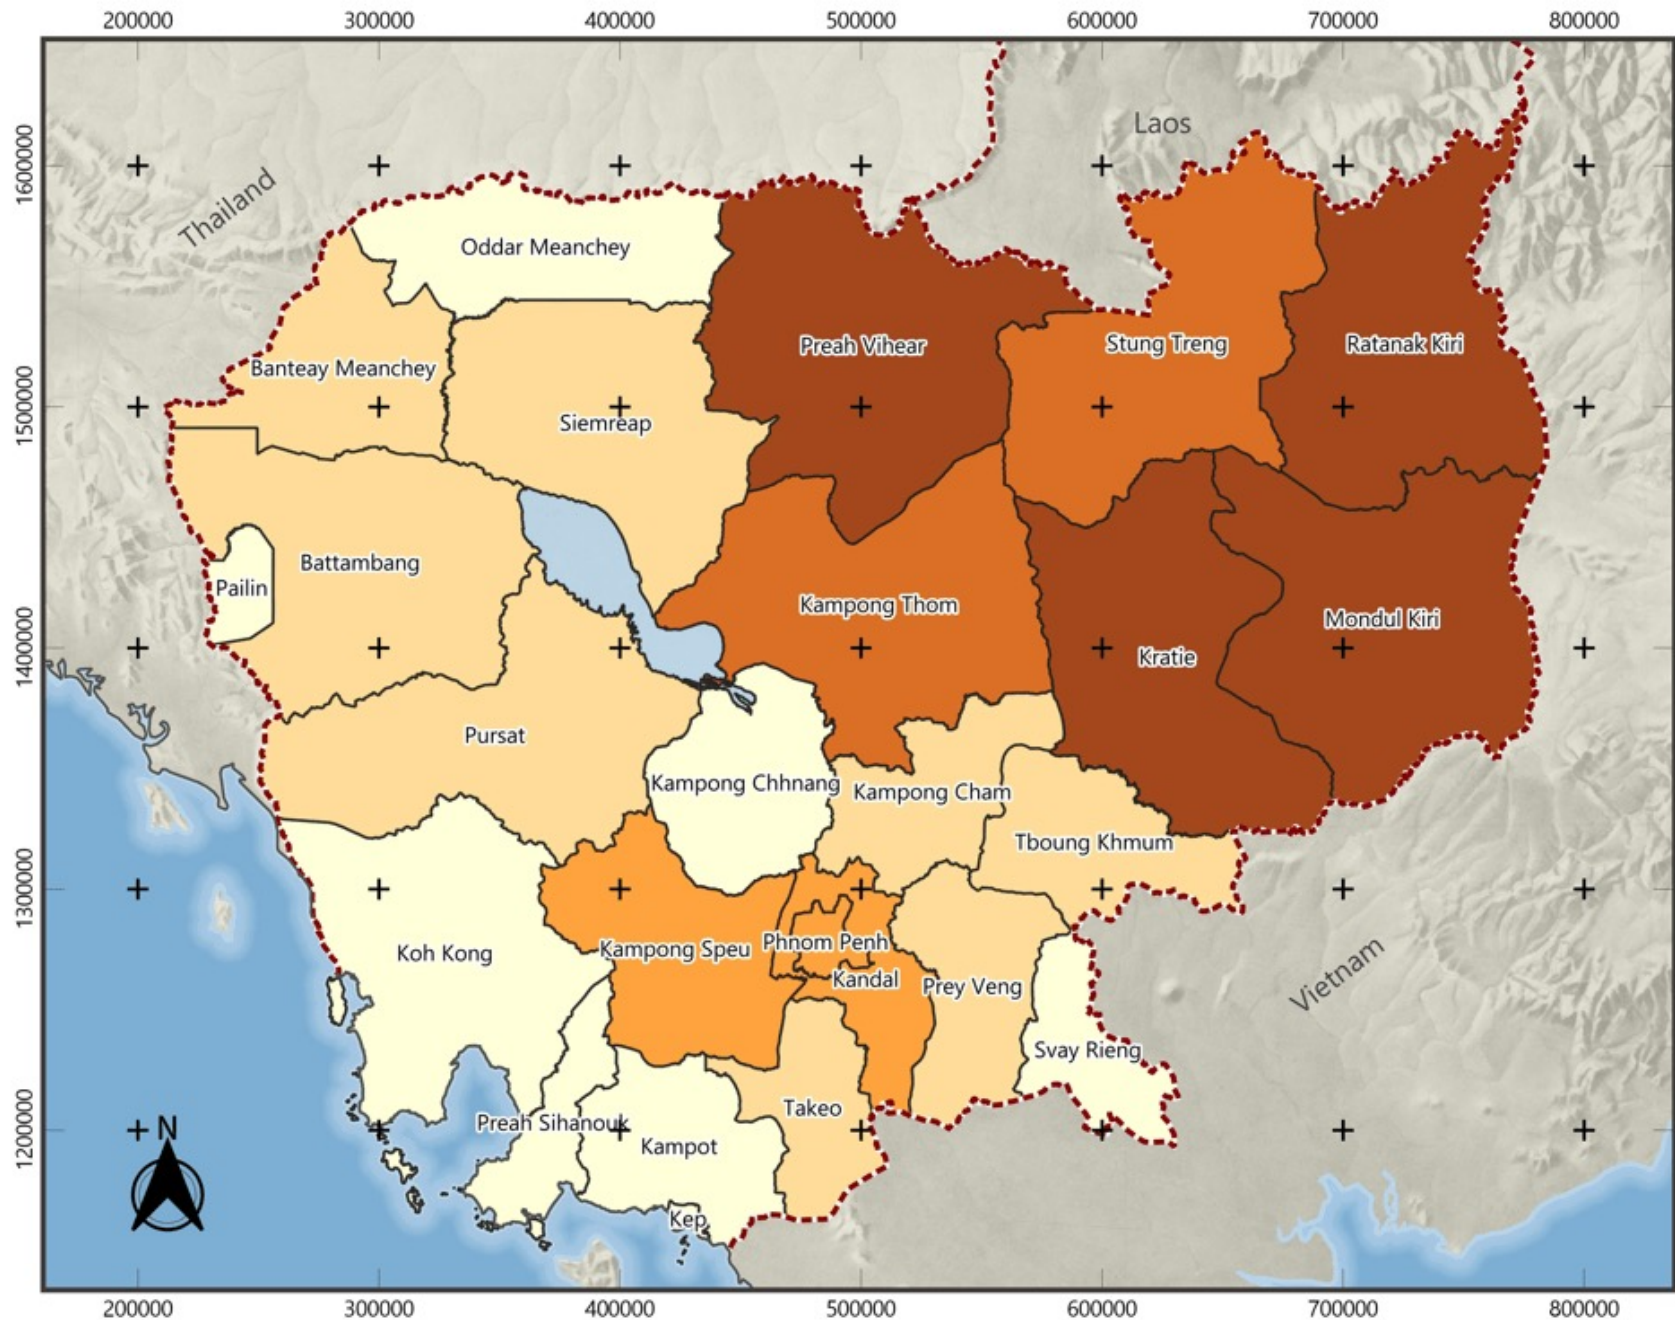

2016

2021

In Process

1954

In Process

2019

2023

Source: www.joshuaproject.net/countries/CB

Bunong

2016

មូលនិធិស្រូវដំបូង
អាស័យដ្ឋាន
ភ្នំពេញ ។

ក្រសួងកសិកម្ម រុក្ខាប្រមាញ់
និង តាមនាវា ចម្រុះ
កសិកម្ម រុក្ខាប្រមាញ់ ។

2021

December 2023

2. Discipleship and Leadership Development

- New Believer Discipleship Classes: 481 students in 79 locations
- TEE (Theological Education by Extension): 304 students in 52 locations
- Elim (Rural Ministry Training Center): 25 students
- Antioch (Urban Ministry Training Center): 24 students

Number of indigenous population in each province of Cambodia

Projection: WGS84
 Zone: 48P N
 Unit: Meter
 Scale: 4 400 000
 Last update: 12 July 2021

Data sources: Census 2008

Number of indigenous population in each province of Cambodia